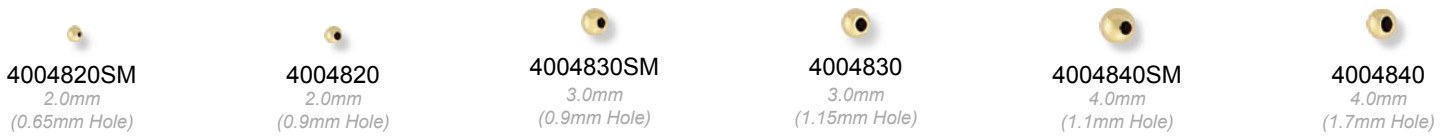

BEADS

Seam Beads

Plain Beads

Stardust Beads

Sandblasted Beads

Corrugated Beads

Saucer Beads

 4020133 3.6x2.0mm (.050-.055 Hole)	 4020134 4.7x2.4mm (.050-.055 Hole)	 4020135 5.8x3.3mm (.055-.060 Hole)	 4020136 7.3x3.6mm (.060-.065 Hole)	 4020137 7.8x5.1mm (.065-.070 Hole)	 4020138 9.1x5.4mm (.065-.075 Hole)
---	---	---	---	---	---

Rondel Beads

 4004530 3.2x1.5mm	 4004540 4.2x2.0mm	 4004550 5.2x2.6mm	 4004560 6.1x3.2mm	 4004569 7.1x3.6mm	 4004580 8.1x4.1mm
---	---	---	---	---	---

Oval Beads - Plain

 4004730OV 3.0x5.0mm	 4004740OV 4.0x6.0mm	 4004750OV 4.75x9.0mm
---	---	--

Oval Beads - Corrugated

 4004730OC 3.0x5.0mm	 4004740OC 4.0x6.0mm	 4004755OC 5.25x7.5mm
---	---	--

BEAD CAP

 4020169 4.0mm
