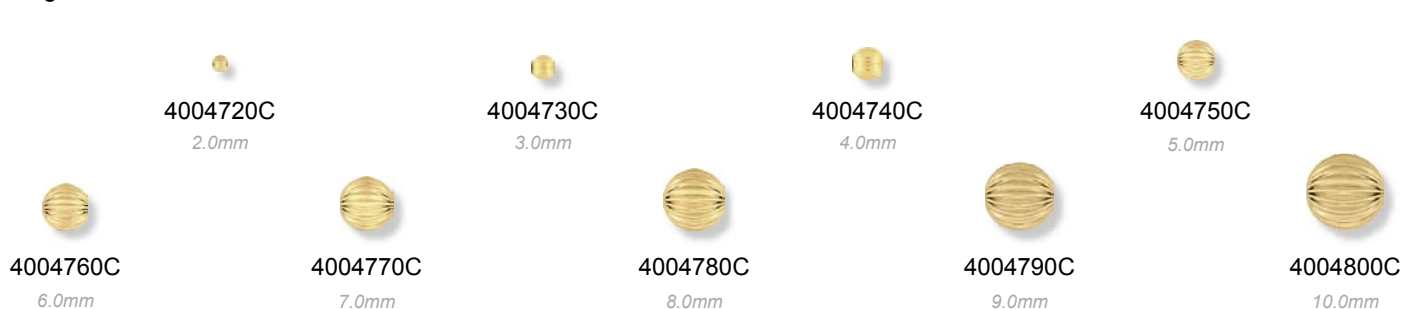

BEADS

Seam Beads

Plain Beads

Stardust Beads

Sandblasted Beads

Corrugated Beads

Saucer Beads

 4020133 3.6x2.0mm (.050-.055 Hole)	 4020134 4.7x2.4mm (.050-.055 Hole)	 4020135 5.8x3.3mm (.055-.060 Hole)	 4020136 7.3x3.6mm (.060-.065 Hole)	 4020137 7.8x5.1mm (.065-.070 Hole)	 4020138 9.1x5.4mm (.065-.075 Hole)
---	---	---	---	---	---

Rondel Beads

 4004530 3.2x1.5mm	 4004540 4.2x2.0mm	 4004550 5.2x2.6mm	 4004560 6.1x3.2mm	 4004569 7.1x3.6mm	 4004580 8.1x4.1mm
---	---	---	---	---	---

Oval Beads - Plain

 4004730OV 3.0x5.0mm	 4004740OV 4.0x6.0mm	 4004750OV 4.75x9.0mm
---	---	--

Oval Beads - Corrugated

 4004730OC 3.0x5.0mm	 4004740OC 4.0x6.0mm	 4004755OC 5.25x7.5mm
---	---	--

BEAD CAP

 4020169 4.0mm
