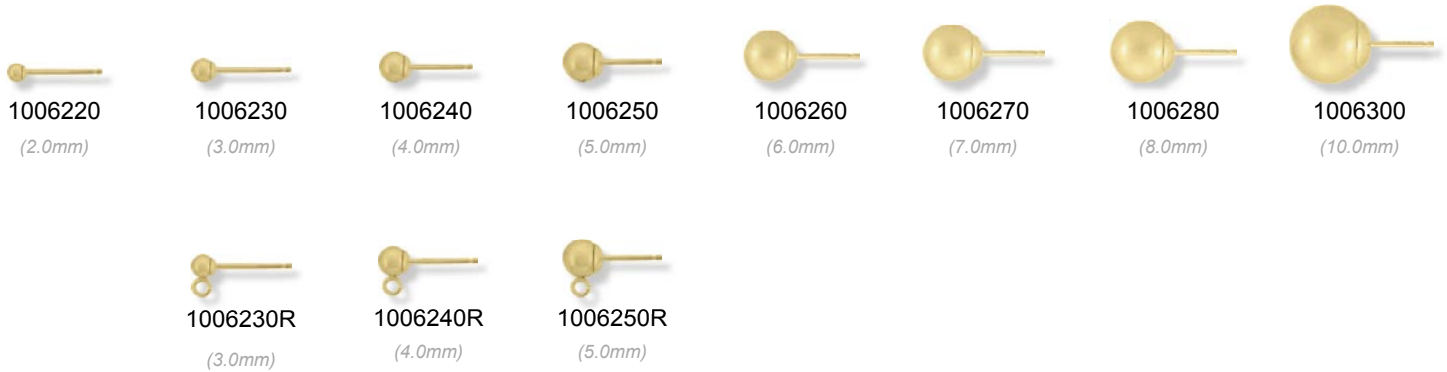

POST EARRINGS

Ball Earrings

14K Yellow

14K White Rhodium

Diamond Cut Heart Earrings

14K Yellow

14K White Rhodium

Snap-In Settings with CZ

14K Yellow