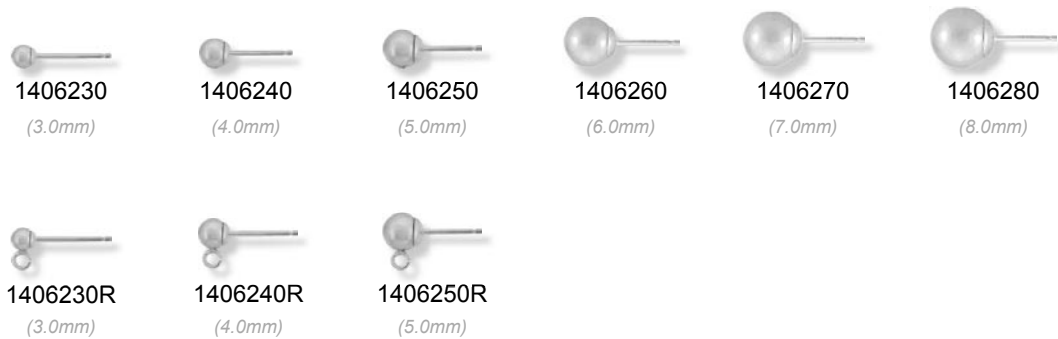

POST EARRINGS

Ball Earrings

14K Yellow

14K White Rhodium

Diamond Cut Heart Earrings

14K Yellow

14K White Rhodium

Snap-In Settings with CZ

14K Yellow