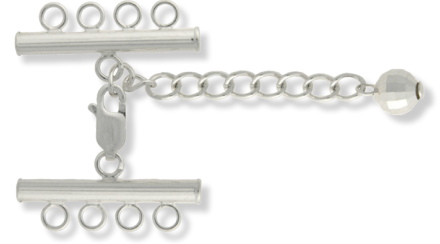

CONNECTOR CLASPS WITH LOBSTER CLAW

(3.0x15.0mm)
5020026

(3.0x20.0mm)
5020027

(3.0x25.0mm)
5020028
