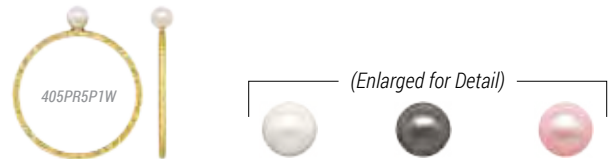

ITEM# 4018605WB2

DESC. 4.0mm White Crystal Pearl Post Earring
WEIGHT 18.3g per 100p

Post Earrings (Continued)

.925 SILVER

ITEM# **5018601WB2**
DESC. 5.0mm White Crystal Pearl Post Earring
WEIGHT 32.7g per 100p

ITEM# **5018605WB2**
DESC. 4.0mm White Crystal Pearl Post Earring
WEIGHT 20.3g per 100p

Rings

Stacking Rings with 3.0mm Crystal Pearls

METAL	US RING SIZE	WHITE CRYSTAL PEARL	DARK GREY CRYSTAL PEARL	ROSALINE CRYSTAL PEARL
14K YELLOW GOLD	5	105PR5W	105PR5DG	105PR5N
	6	105PR6W	105PR6DG	105PR6N
	7	105PR7W	105PR7DG	105PR8N
	8	105PR8W	105PR8DG	105PR9N
	9	105PR9W	105PR9DG	105PR7N
1/20 14K GOLD FILLED	5	405PR5W	405PR5DG	405PR5N
	6	405PR6W	405PR6DG	405PR6N
	7	405PR7W	405PR7DG	405PR7N
	8	405PR8W	405PR8DG	405PR8N
1/20 14K ROSE GOLD FILLED	5	485PR5W	*	*
	6	485PR6W	*	*
	7	485PR7W	*	*
	8	485PR8W	*	*
.925 SILVER	5	505PR5W	505PR5DG	505PR5N
	6	505PR6W	505PR6DG	505PR6N
	7	505PR7W	505PR7DG	505PR7N
	8	505PR8W	505PR8DG	505PR8N

Sparkle Stacking Rings with 3.0mm Crystal Pearls

METAL	US RING SIZE	WHITE CRYSTAL PEARL	DARK GREY CRYSTAL PEARL	ROSALINE CRYSTAL PEARL
14K YELLOW GOLD	5	*	*	*
	6	*	*	*
	7	*	*	*
	8	*	*	*
	9	*	*	*
1/20 14K GOLD FILLED	5	405PR5P1W	405PR5P1DG	405PR5P1N
	6	405PR6P1W	405PR6P1DG	405PR6P1N
	7	405PR7P1W	405PR7P1DG	405PR7P1N
	8	405PR8P1W	405PR8P1DG	405PR8P1N
1/20 14K ROSE GOLD FILLED	5	*	*	*
	6	*	*	*
	7	*	*	*
	8	*	*	*
.925 SILVER	5	*	*	*
	6	*	*	*
	7	*	*	*
	8	*	*	*