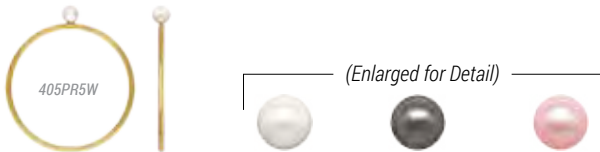

Post Earrings (Continued)

.925 SILVER

ITEM# **5018601WB2**
DESC. 5.0mm White Crystal Pearl Post Earring
WEIGHT 32.7g per 100p

ITEM# **5018605WB2**
DESC. 4.0mm White Crystal Pearl Post Earring
WEIGHT 20.3g per 100p

Rings

Stacking Rings with 3.0mm Crystal Pearls

METAL	US RING SIZE	WHITE CRYSTAL PEARL	DARK GREY CRYSTAL PEARL	ROSALINE CRYSTAL PEARL
14K YELLOW GOLD	5	105PR5W	105PR5DG	105PR5N
	6	105PR6W	105PR6DG	105PR6N
	7	105PR7W	105PR7DG	105PR8N
	8	105PR8W	105PR8DG	105PR9N
	9	105PR9W	105PR9DG	105PR7N
1/20 14K GOLD FILLED	5	405PR5W	405PR5DG	405PR5N
	6	405PR6W	405PR6DG	405PR6N
	7	405PR7W	405PR7DG	405PR7N
	8	405PR8W	405PR8DG	405PR8N
1/20 14K ROSE GOLD FILLED	5	485PR5W	*	*
	6	485PR6W	*	*
	7	485PR7W	*	*
	8	485PR8W	*	*
.925 SILVER	5	505PR5W	505PR5DG	505PR5N
	6	505PR6W	505PR6DG	505PR6N
	7	505PR7W	505PR7DG	505PR7N
	8	505PR8W	505PR8DG	505PR8N